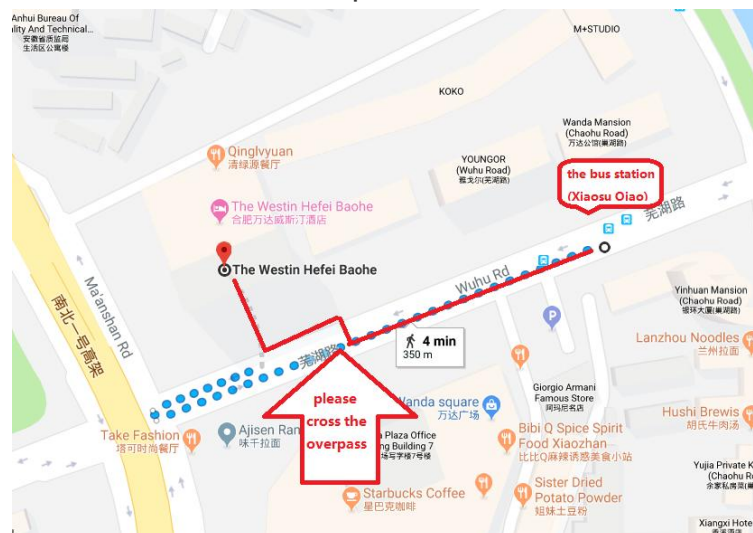

Bus from Hefei Railway Station to the Westin hotel.

Fee: 2 CNY Travel Time: 40 mins

Operation Time: 06:00-22:00 (The frequency is every 10mins)

1. Bus 119 or 11, get off at the 7th station (XiaoSu Qiao Station), and then walk 300 meters.
2. Bus 226, get off at the 6th station (Wuhu Road Station), and then walk 200 meters.
3. Bus 902, get off at the 6th station (Jiu Shiyuan Station), and then walk 200 meters.

Walk from Xiaosuqiao Station to the hotel:

Walk from Wuhu Road Station to the hotel:

Walk from Jiu Shiyuan Station to the hotel: