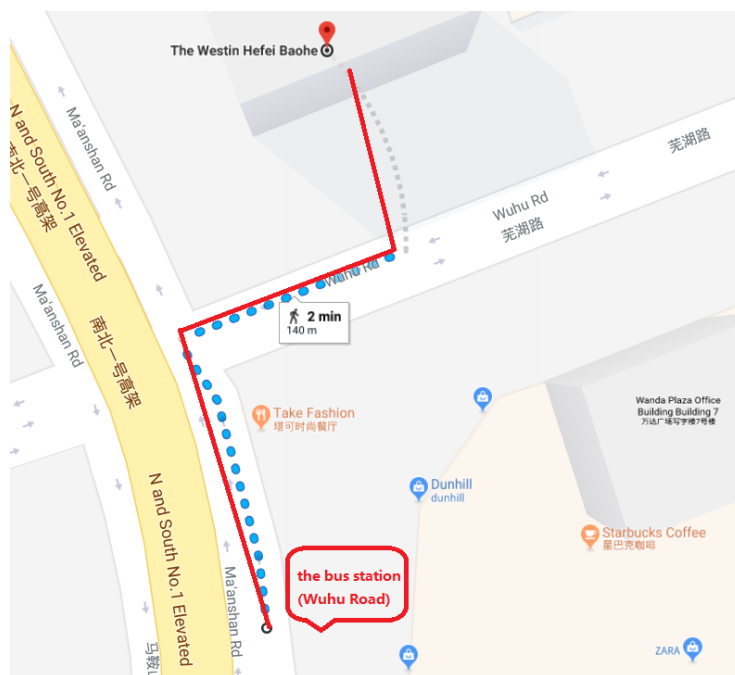

Bus from Hefei Railway Station to the Westin hotel.

Fee: 2 CNY Travel Time: 40 mins

Operation Time: 06:00-22:00 (The frequency is every 10mins)

1. Bus 119 or 11, get off at the 7th station (XiaoSu Qiao Station), and then walk 300 meters.
2. Bus 226, get off at the 6th station (Wuhu Road Station), and then walk 200 meters.
3. Bus 902, get off at the 6th station (Jiu Shiyuan Station), and then walk 200 meters.

Walk from Xiaosuqiao Station to the hotel:

Walk from Wuhu Road Station to the hotel:

Walk from Jiu Shiyuan Station to the hotel: